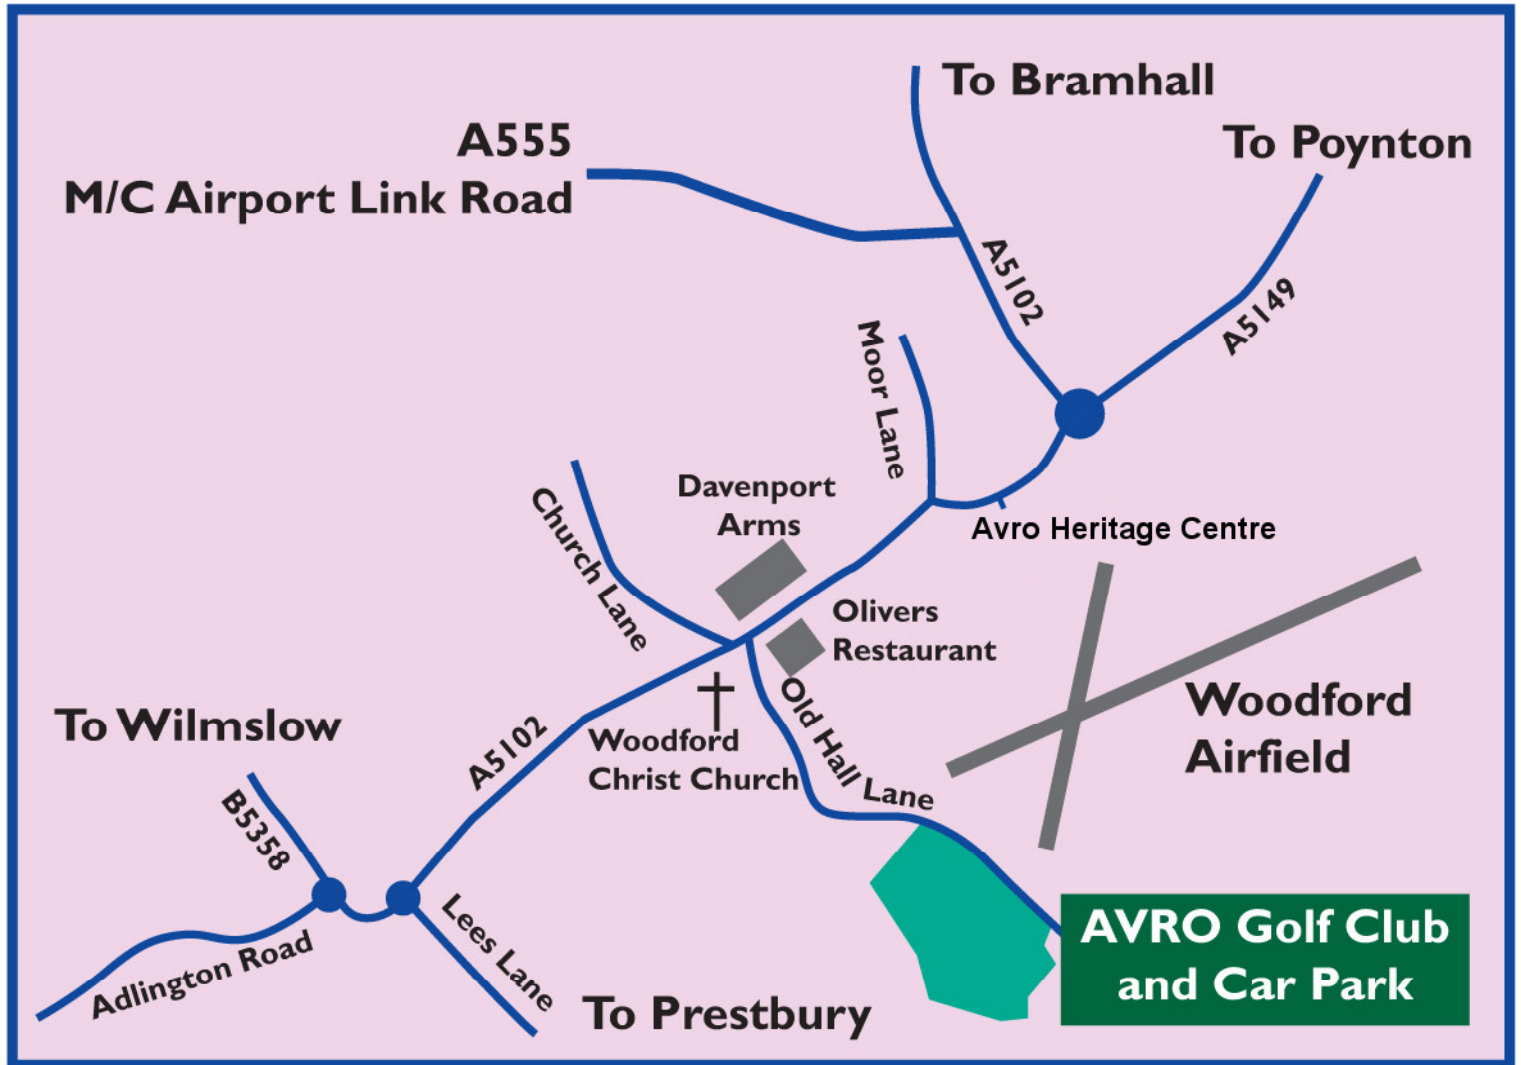

Old Hall Lane Woodford Stockport Cheshire SK71RN

Avro Golf Club is situated near the end of Old Hall Lane, a single track road with passing places. The entrance to the lane is by Woodford Church, opposite The Davenport Arms car park, where Chester Road changes to Wilmslow Road on the A5102.